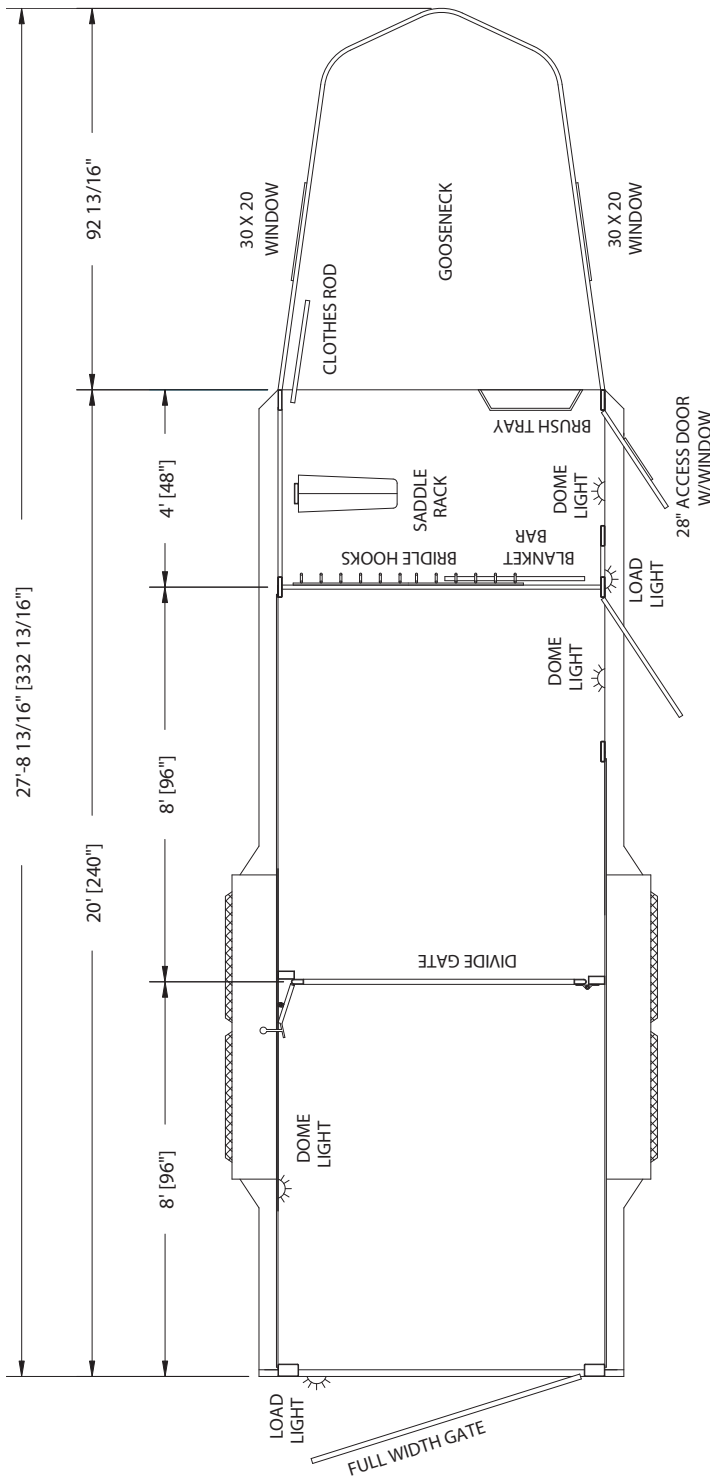

Brave

Cherokee  REG. T.M. *est. 1989*

www.cherokeetrailers.net

(800) 654-4967

Brave Gooseneck

Available in 16', 20', 24', & 28' Gooseneck
6'8" Wide / 7' Tall

Axles & Tires:

- * 6000 # & 7000 # Torsion Axles
- * 4 – 235/85R/16 – E
- * Spare Tire Bracket & Mount

Dressing Room:

- * 48" Straight Wall
- * Camper Door Including Screen
- * 1 Dome Light
- * 1 Brush Tray
- * 1 Blanket Bar
- * 1 Clothes Rod
- * 4 Position Saddle Rack
- * 1 - 6 Bridle Hook Bar
- * 2 – 18" X 24" Windows In Nose
- * Carpeted Floor, Front Drop & Gooseneck Bed

Stall Area:

- * 1 Center Gate W/ Slam Latch & Outside Release
- * 2 Halogen Flood Lights
- * Plexi Rails (Plexi-Glass Not Included)
- * 8 Interior Ties
- * 8 Exterior Ties
- * Single Rear Gate W/ 2 Slatted Air Openings
- * 2 Slatted Air Openings On Head Wall
- * 2 Slatted Air Openings On Hip Wall

Rear Tack:

None

Exterior Finish:

White Skin

See your local dealer for options available or visit
www.cherokeetrailers.net

Warranty: 2 Year Hitch to Bumper • 8 Year Structure

Make and/or Model subject to change without notice