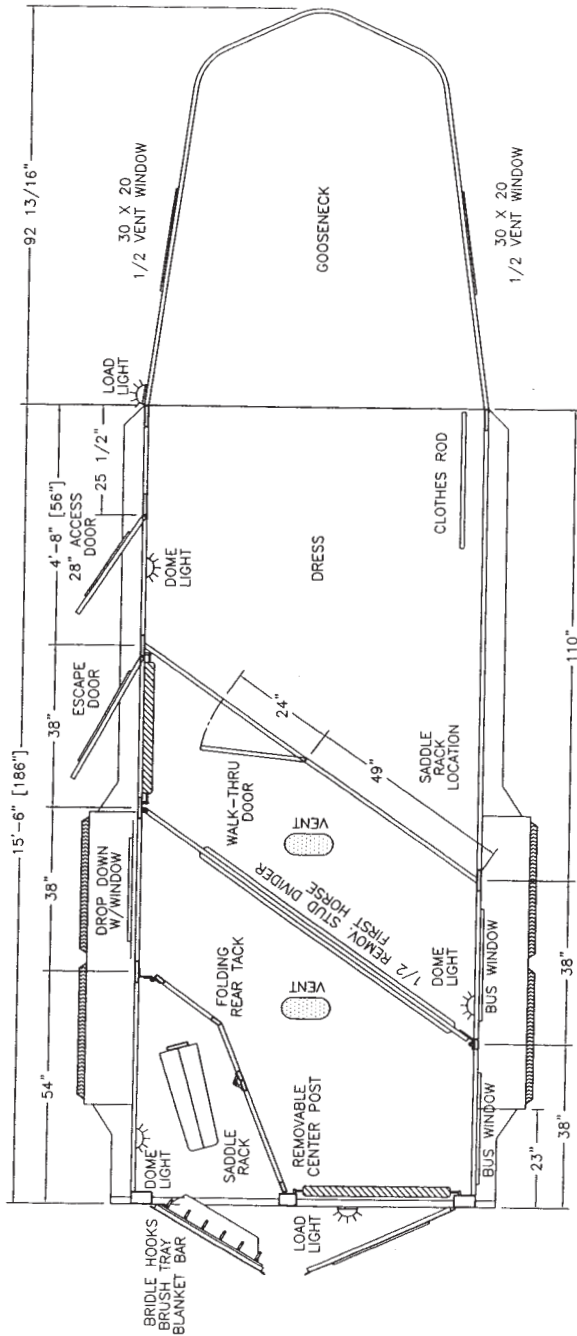

Tomahawk

2 Horse • Deluxe 4' 8"

Cherokee  REG. T.M. *est. 1989*

www.cherokeetrailers.net

(800) 654-4967

Tomahawk 2HSG

Deluxe 4'8"

Axles & Tires:

- * 2 – 3500 # Torsion Axles
- * 4 – 235/75R/15-C
- * Spare Tire Bracket & Mount

Dressing Room:

- * 3' Shortwall
- * Dressing Room Door Street Side
- * 1 Dome Light
- * Carpeted Floor, Front Drop & Gooseneck Bed Area
- * 2 Windows In Gooseneck
- * 1 Clothes Bar

Stall Area:

- * 1 Head & Shoulder Divider
- * Rubber Lined Slant Wall, Hip Wall, Rear Tack Wall & Rear Load Door
- * 1 Stall Light
- * 1 – Escape Door With Safety Chest Bar & Bus Window
- * 1 Drop Down Feed Door W/Safety Bars
- * 1 – 24" X 28" Window Per Stall On Hip Wall
- * 1 – 18" X 24" Window In Load Door
- * 2 Interior Ties Per Stall
- * 2 Exterior Ties Per Stall
- * Heavy Duty Rubber Floor Mats
- * Butt Bar
- * 1 Roof Vent Per Stall

2 Halogen Load Lights
Rubber On Head Wall
Drop Down Feed Door In Escape Door
Extra Footage
Tomahawk Graphics

Warranty: 2 Year Hitch to Bumper • 8 Year Structure

Make and/or Model subject to change without notice