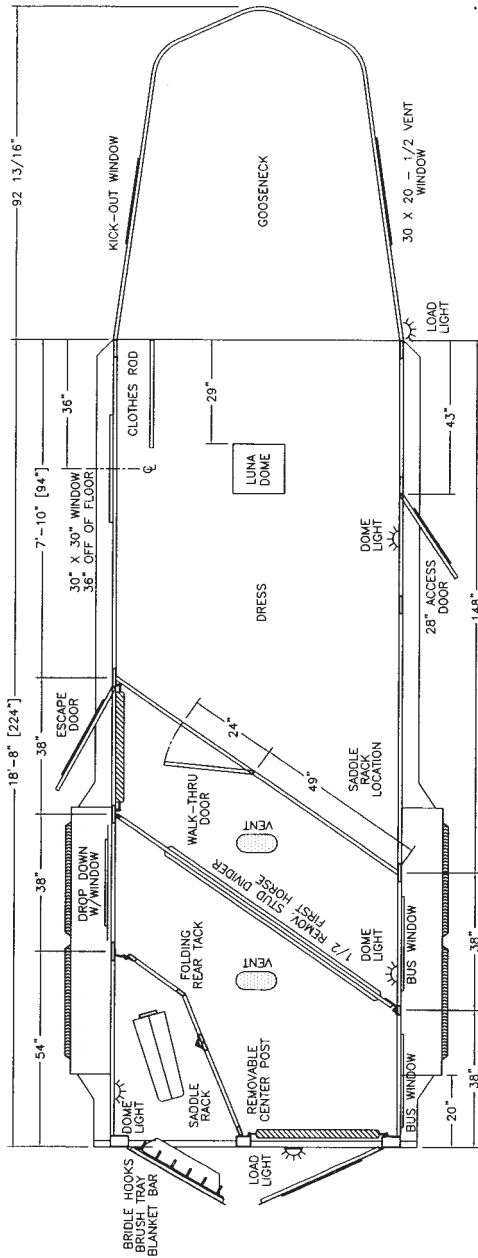

Tomahawk

2 Horse • Deluxe 7' 10"

Cherokee  REG. T.M. *est. 1989*

www.cherokeetrailers.net

(800) 654-4967

Tomahawk 2HSG

Deluxe 7'10"

Axles & Tires:

- * 2 – 3500 # Torsion Axles
- * 4 – 235/75R/15-C
- * Spare Tire Bracket & Mount

Dressing Room:

- * 3' Shortwall
- * Dressing Room Door Street Side
- * 1 Dome Light
- * Carpeted Floor, Front Drop & Gooseneck Bed Area
- * 2 Windows In Gooseneck
- * 1 Clothes Bar

Stall Area:

- * 1 Head & Shoulder Divider
- * Rubber Lined Slant Wall, Hip Wall, Rear Tack Wall & Rear Load Door
- * 1 Stall Light
- * 1 – Escape Door With Safety Chest Bar & Bus Window
- * 1 Drop Down Feed Door W/Safety Bars
- * 1 – 24" X 28" Window Per Stall On Hip Wall
- * 1 – 18" X 24" Window In Load Door
- * 2 Interior Ties Per Stall
- * 2 Exterior Ties Per Stall
- * Heavy Duty Rubber Floor Mats
- * Butt Bar
- * 1 Roof Vent Per Stall

7'10" Shortwall
 A/C Frame
 30 X 30 Picture Window
 1- Escape Window In Nose
 Extra Footage
 2-Speed Manual Jack
 Tomahawk Graphics
 Dressing Room Door Curbside

Warranty: 2 Year Hitch to Bumper • 8 Year Structure