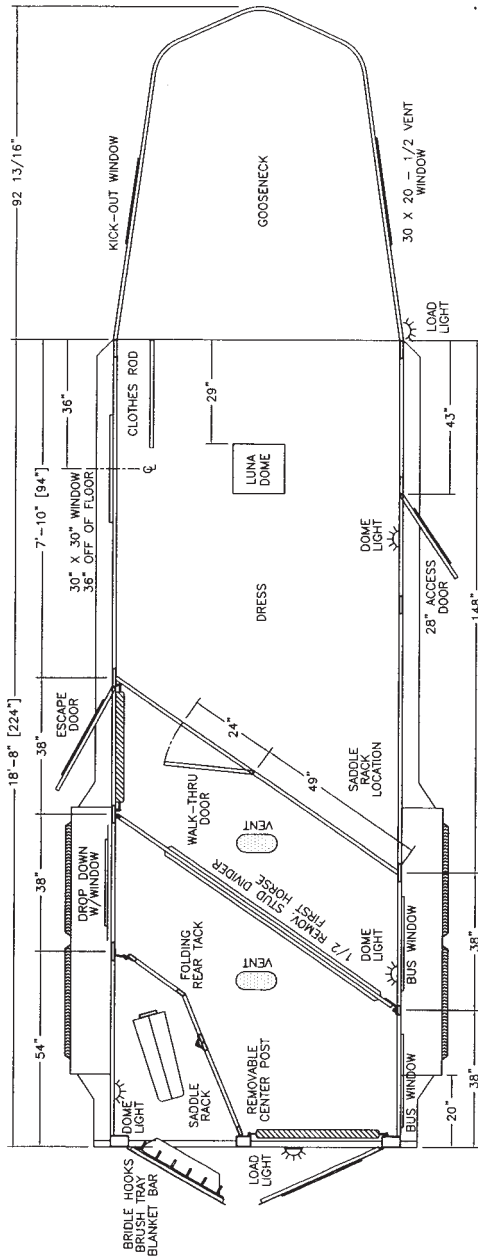

Tomahawk

2 Horse • Deluxe 7' 10"

Cherokee  REG. T.M. *est. 1989*

www.cherokeetrailers.net

(800) 654-4967

Tomahawk 2HSG

Deluxe 7'10"

Axles & Tires:

- * 2 – 3500 # Torsion Axles
- * 4 – 235/75R/15-C
- * Spare Tire Bracket & Mount

Dressing Room:

- * 3' Shortwall
- * Dressing Room Door Street Side
- * 1 Dome Light
- * Carpeted Floor, Front Drop & Gooseneck Bed Area
- * 2 Windows In Gooseneck
- * 1 Clothes Bar

Stall Area:

- * 1 Head & Shoulder Divider
- * Rubber Lined Slant Wall, Hip Wall, Rear Tack Wall & Rear Load Door
- * 1 Stall Light
- * 1 – Escape Door With Safety Chest Bar & Bus Window
- * 1 Drop Down Feed Door W/Safety Bars
- * 1 – 24" X 28" Window Per Stall On Hip Wall
- * 1 – 18" X 24" Window In Load Door
- * 2 Interior Ties Per Stall
- * 2 Exterior Ties Per Stall
- * Heavy Duty Rubber Floor Mats
- * Butt Bar
- * 1 Roof Vent Per Stall

7'10" Shortwall
 A/C Frame
 30 X 30 Picture Window
 1- Escape Window In Nose
 Extra Footage
 2-Speed Manual Jack
 Tomahawk Graphics
 Dressing Room Door Curbside

Warranty: 2 Year Hitch to Bumper • 8 Year Structure