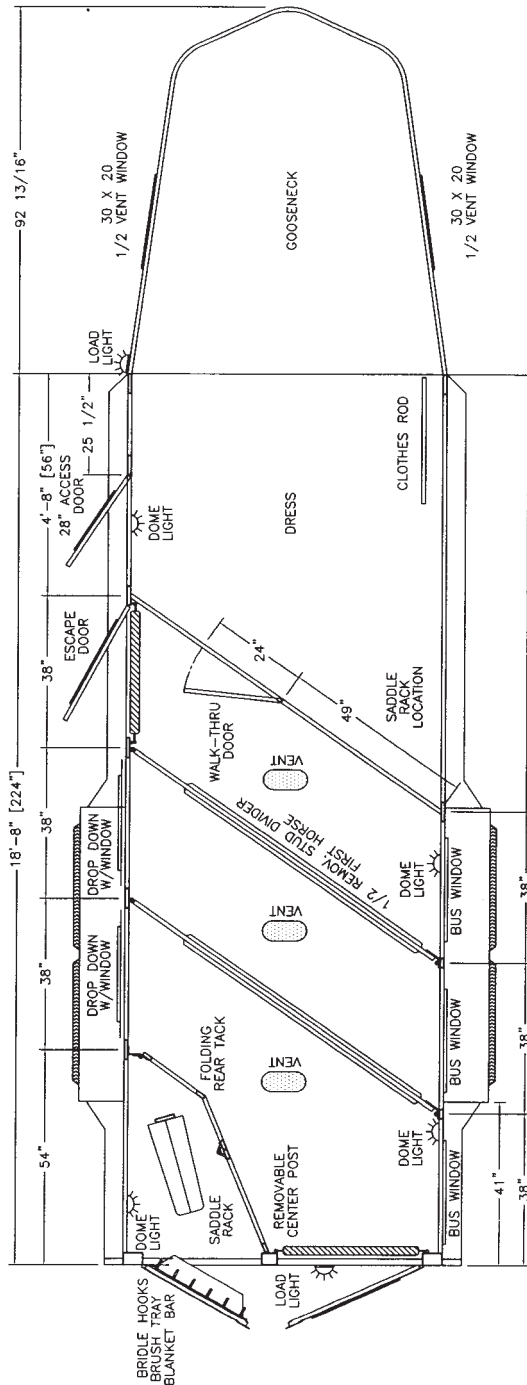

Tomahawk

3 Horse • Deluxe 4' 8"

Cherokee  REG. T.M. *est. 1989*

www.cherokeetrailers.net

(800) 654-4967

Tomahawk 3HSG

Deluxe 4'8"

Axles & Tires:

- * 2-6000 # Torsion Axles
- * 4-235/85R/16-E
- * Spare Tire Bracket & Mount Only

Dressing Room:

- * 3' Shortwall
- * Dressing Room Door Street Side
- * 1 Dome Light
- * Carpeted Floor, Front Drop & Gooseneck Bed Area
- * 2 Windows In Gooseneck
- * 1 Clothes Bar

Stall Area:

- * 2 Head & Shoulder Dividers
- * Rubber Lined Slant Wall, Hip Wall, Rear Tack Wall & Rear Load Door
- * 2 Stall Lights
- * 2 Drop Down Feed Doors W/ Safety Bars
- * Escape Door W/ Slider Window W/ Safety Bars & Chest Safety Bar
- * 1 - 24" X 28" Window Per Stall On Hip Wall
- * 1 - 18" X 24" Window In Load Door
- * 2 Interior Ties Per Stall
- * 2 Exterior Ties Per Stall
- * Heavy Duty Rubber Floor Mats
- * Butt Bar
- * 1 Roof Vent Per Stall

Rubber On Head Wall
Drop Down Feed Door In Escape Door
Extra Footage
Tomahawk Graphics

Warranty: 2 Year Hitch to Bumper • 8 Year Structure

Make and/or Model subject to change without notice