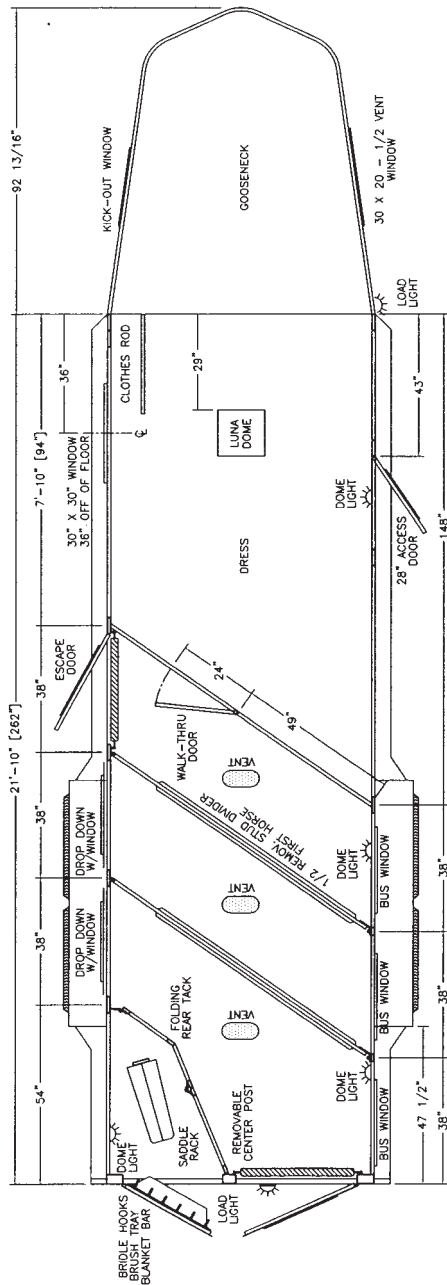

Tomahawk

3 Horse • Deluxe 7' 10"

Cherokee  REG. T.M. *est. 1989*

www.cherokeetrailers.net

(800) 654-4967

Tomahawk 3HSG

Deluxe 7'10"

Axles & Tires:

- * 2-6000 # Torsion Axles
- * 4-235/85R/16-E
- * Spare Tire Bracket & Mount Only

Dressing Room:

- * 3' Shortwall
- * Dressing Room Door Street Side
- * 1 Dome Light
- * Carpeted Floor, Front Drop & Gooseneck Bed Area
- * 2 Windows In Gooseneck
- * 1 Clothes Bar

Stall Area:

- * 2 Head & Shoulder Dividers
- * Rubber Lined Slant Wall, Hip Wall, Rear Tack Wall & Rear Load Door
- * 2 Stall Lights
- * 2 Drop Down Feed Doors W/ Safety Bars
- * Escape Door W/ Slider Window W/ Safety Bars & Chest Safety Bar
- * 1 - 24" X 28" Window Per Stall On Hip Wall
- * 1 - 18" X 24" Window In Load Door
- * 2 Interior Ties Per Stall
- * 2 Exterior Ties Per Stall
- * Heavy Duty Rubber Floor Mats
- * Butt Bar
- * 1 Roof Vent Per Stall

- 7'10" Shortwall
- A/C Frame
- 30 X 30 Picture Window
- 1-Escape Window In Nose
- Extra Footage
- 2-Speed Manual Jack
- Tomahawk Graphics
- Dressing Room Door Curbside

Warranty: 2 Year Hitch to Bumper • 8 Year Structure