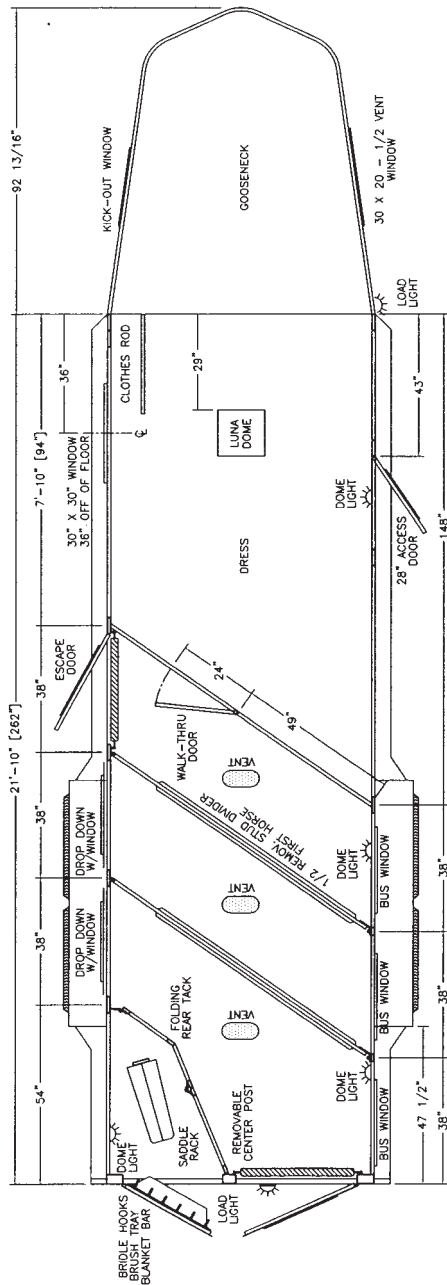

Tomahawk

3 Horse • Deluxe 7' 10"

Cherokee  REG. T.M. *est. 1989*

www.cherokeetrailers.net

(800) 654-4967

Tomahawk 3HSG

Deluxe 7'10"

Axles & Tires:

- * 2-6000 # Torsion Axles
- * 4-235/85R/16-E
- * Spare Tire Bracket & Mount Only

Dressing Room:

- * 3' Shortwall
- * Dressing Room Door Street Side
- * 1 Dome Light
- * Carpeted Floor, Front Drop & Gooseneck Bed Area
- * 2 Windows In Gooseneck
- * 1 Clothes Bar

Stall Area:

- * 2 Head & Shoulder Dividers
- * Rubber Lined Slant Wall, Hip Wall, Rear Tack Wall & Rear Load Door
- * 2 Stall Lights
- * 2 Drop Down Feed Doors W/ Safety Bars
- * Escape Door W/ Slider Window W/ Safety Bars & Chest Safety Bar
- * 1 - 24" X 28" Window Per Stall On Hip Wall
- * 1 - 18" X 24" Window In Load Door
- * 2 Interior Ties Per Stall
- * 2 Exterior Ties Per Stall
- * Heavy Duty Rubber Floor Mats
- * Butt Bar
- * 1 Roof Vent Per Stall

7'10" Shortwall
A/C Frame
30 X 30 Picture Window
1-Escape Window In Nose
Extra Footage
2-Speed Manual Jack
Tomahawk Graphics
Dressing Room Door Curbside

Warranty: 2 Year Hitch to Bumper • 8 Year Structure