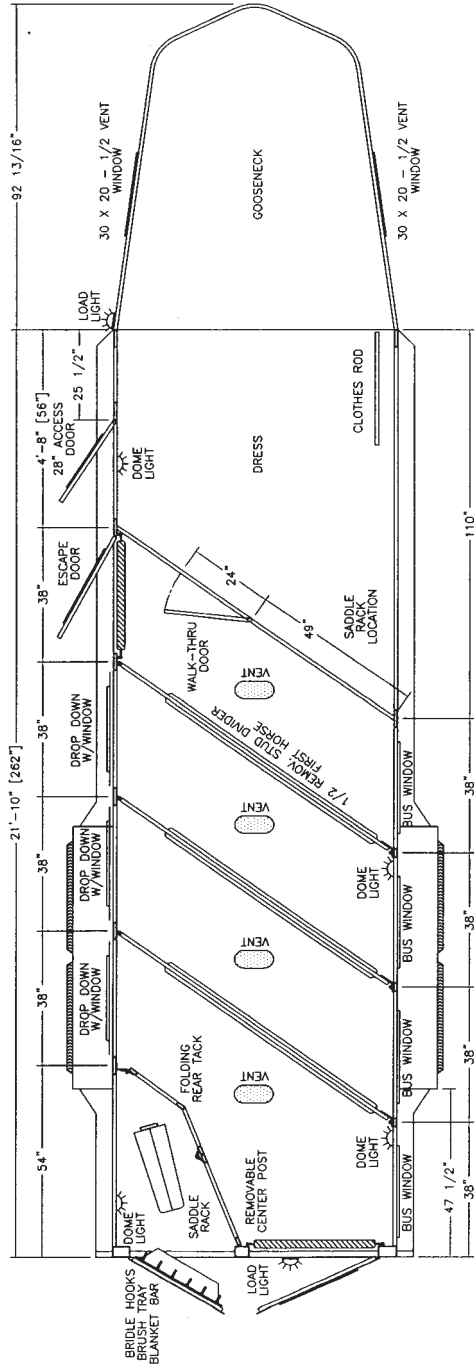

Tomahawk

4 Horse • Deluxe 4' 8"

Cherokee 
REG. T.M. *est. 1989*

www.cherokeetrailers.net

(800) 654-4967

Tomahawk 4HSG

Deluxe 4'8"

Axles & Tires:

- * 2-6000 # Torsion Axles
- * 4-235/85R/16-E
- * Spare Tire Bracket & Mount

Dressing Room:

- * 3' Shortwall
- * Dressing Room Door Street Side
- * 1 Dome Light
- * Carpeted Floor, Front Drop & Gooseneck Bed Area
- * 2 Windows In Gooseneck
- * 1 Clothes Bar

Stall Area:

- * 3 Head & Shoulder Dividers
- * Rubber Lined Slant Wall, Hip Wall, Rear Tack Wall & Rear Load Door
- * 2 Stall Lights
- * 3 Drop Down Feed Doors W/Safety Bars
- * Escape Door W/Slider Window & Safety Bars & Chest Bar
- * 1- 24" X 28" Window Per Stall On Hip Wall
- * 1- 18" X 24" Window In Load Door
- * 2 Interior Ties Per Stall
- * 2 Exterior Ties Per Stall
- * Heavy Duty Rubber Floor Mats
- * Butt Bar
- * 1 Roof Vent Per Stall

- Rubber On Head Wall
- Drop Down Feed Door In Escape Door
- Extra Footage
- Tomahawk Graphics

Warranty: 2 Year Hitch to Bumper • 8 Year Structure

Make and/or Model subject to change without notice