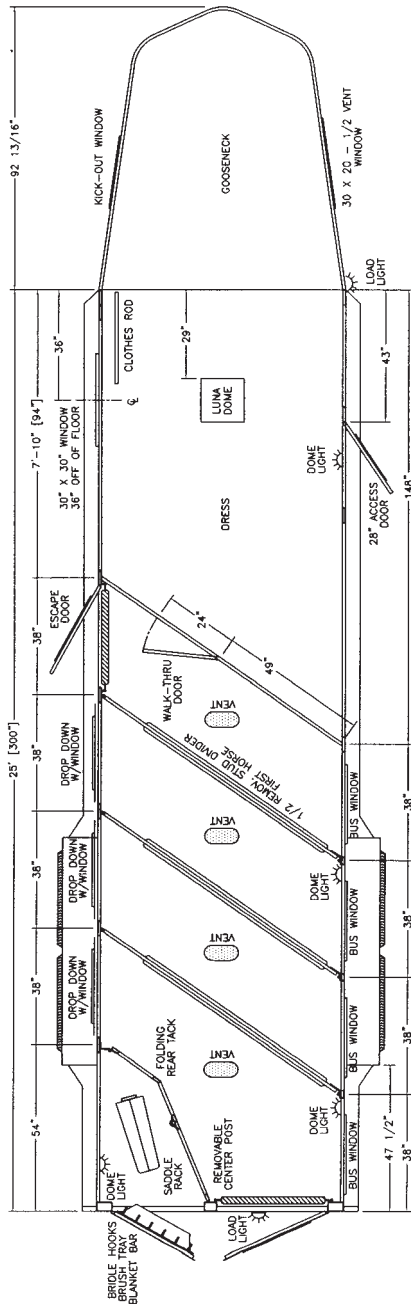

Tomahawk

4 Horse • Deluxe 7' 10"

Cherokee  REG. T.M. *est. 1989*

www.cherokeetrailers.net

(800) 654-4967

Tomahawk 4HSG

Deluxe 7'10"

Axles & Tires:

- * 2-6000 # Torsion Axles
- * 4-235/85R/16-E
- * Spare Tire Bracket & Mount

Dressing Room:

- * 3' Shortwall
- * Dressing Room Door Street Side
- * 1 Dome Light
- * Carpeted Floor, Front Drop & Gooseneck Bed Area
- * 2 Windows In Gooseneck
- * 1 Clothes Bar

Stall Area:

- * 3 Head & Shoulder Dividers
- * Rubber Lined Slant Wall, Hip Wall, Rear Tack Wall & Rear Load Door
- * 2 Stall Lights
- * 3 Drop Down Feed Doors W/Safety Bars
- * Escape Door W/Slider Window & Safety Bars & Chest Bar
- * 1- 24" X 28" Window Per Stall On Hip Wall
- * 1- 18" X 24" Window In Load Door
- * 2 Interior Ties Per Stall
- * 2 Exterior Ties Per Stall
- * Heavy Duty Rubber Floor Mats
- * Butt Bar
- * 1 Roof Vent Per Stall

- 7'10" Shortwall
- A/C Frame
- 30 X 30 Picture Window
- 1 - Escape Window In Nose
- Extra Footage
- 2-Speed Manual Jack
- Tomahawk Graphics

Warranty: 2 Year Hitch to Bumper • 8 Year Structure

Make and/or Model subject to change without notice