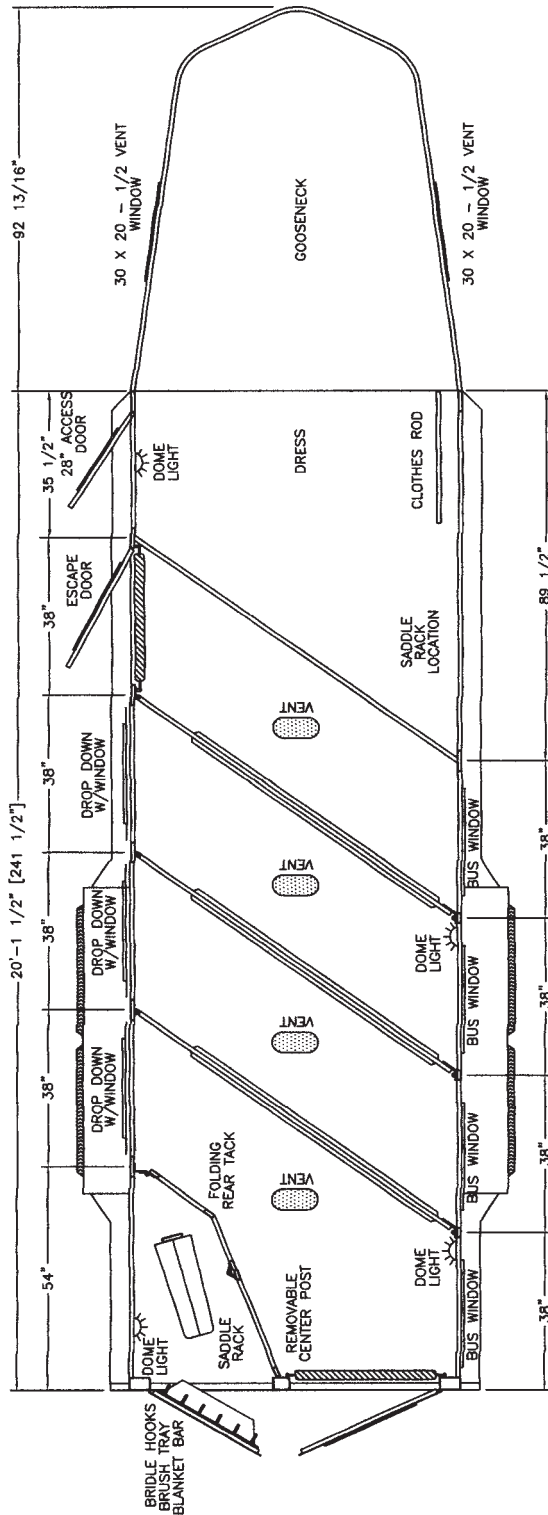

Tomahawk

4 Horse

Cherokee  REG. T.M. *est. 1989*

www.cherokeetrailers.net

(800) 654-4967

Tomahawk 4HSG

Axles & Tires:

- * 2-6000 # Torsion Axles
- * 4-235/85R/16-E
- * Spare Tire Bracket & Mount

Dressing Room:

- * 3' Shortwall
- * Dressing Room Door Street Side
- * 1 Dome Light
- * Carpeted Floor, Front Drop & Gooseneck Bed Area
- * 2 Windows In Gooseneck
- * 1 Clothes Bar

Stall Area:

- * 3 Head & Shoulder Dividers
- * Rubber Lined Slant Wall, Hip Wall, Rear Tack Wall & Rear Load Door
- * 2 Stall Lights
- * 3 Drop Down Feed Doors W/Safety Bars
- * Escape Door W/Slider Window & Safety Bars & Chest Bar
- * 1- 24" X 28" Window Per Stall On Hip Wall
- * 1- 18" X 24" Window In Load Door
- * 2 Interior Ties Per Stall
- * 2 Exterior Ties Per Stall
- * Heavy Duty Rubber Floor Mats
- * Butt Bar
- * 1 Roof Vent Per Stall

Collapsible Rear Tack:

- * 4 Position Saddle Rack
- * 6 Bridle Hooks
- * 1 Brush Tray
- * 1 Blanket Bar
- * 1 Dome Light

See your local dealer for options available or visit
www.cherokeetrailers.net

Warranty: 2 Year Hitch to Bumper • 8 Year Structure