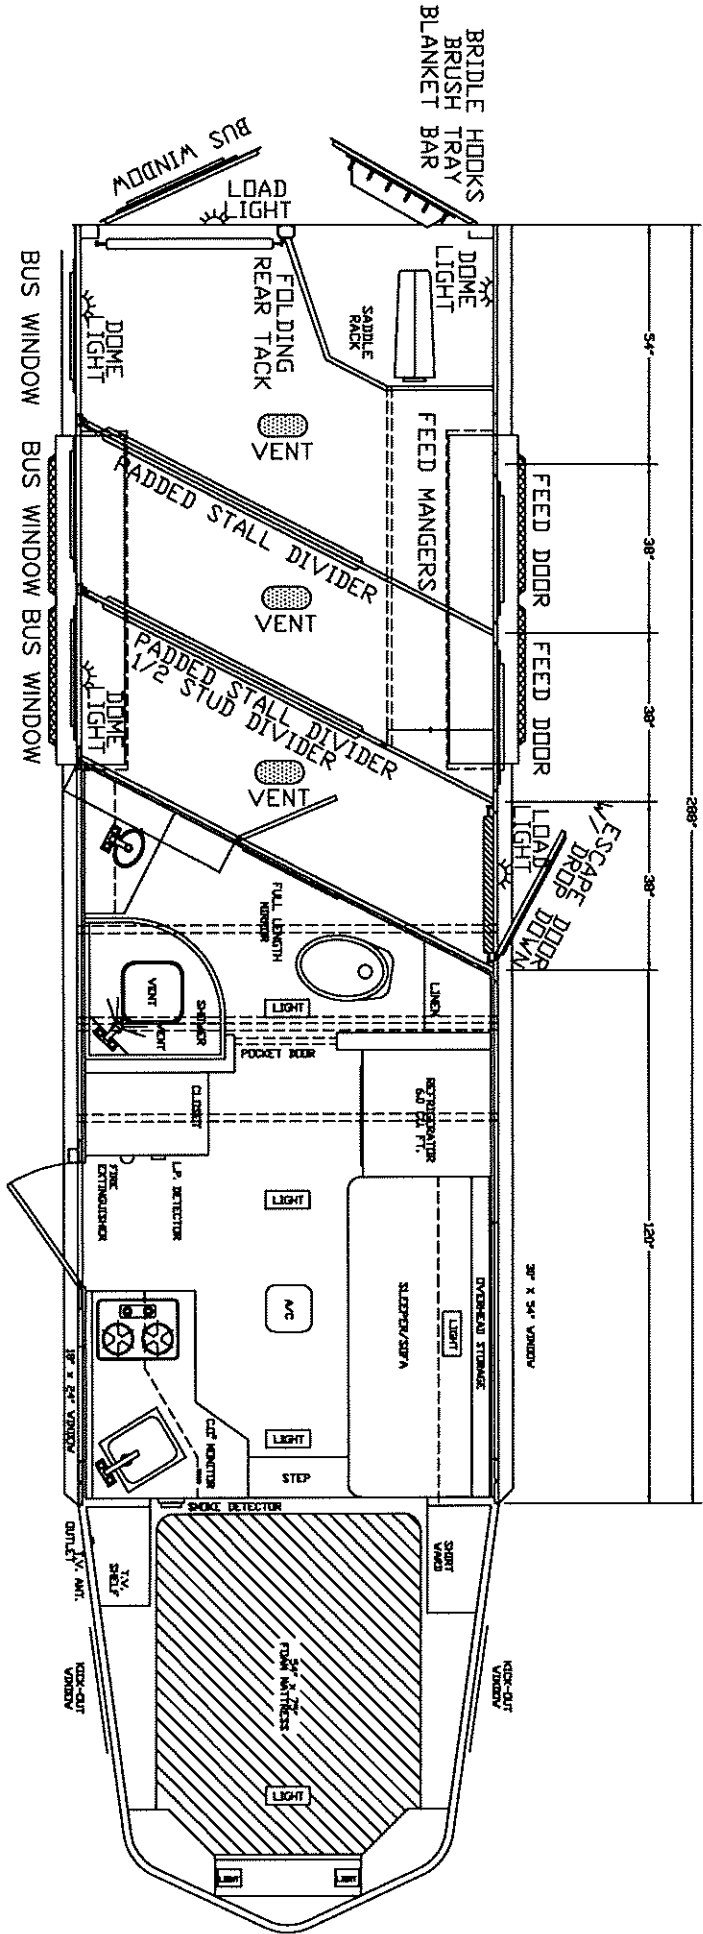

3 HORSE TOMAHAWK GN 8' SHORTWALL-WIDTH 8' DC

3 HORSE TOMAHAWK 10' SHORTWALL-WIDTH 8' DC

3 HORSE TOMAHAWK 13' SHORTWALL-WIDTH 8' DC